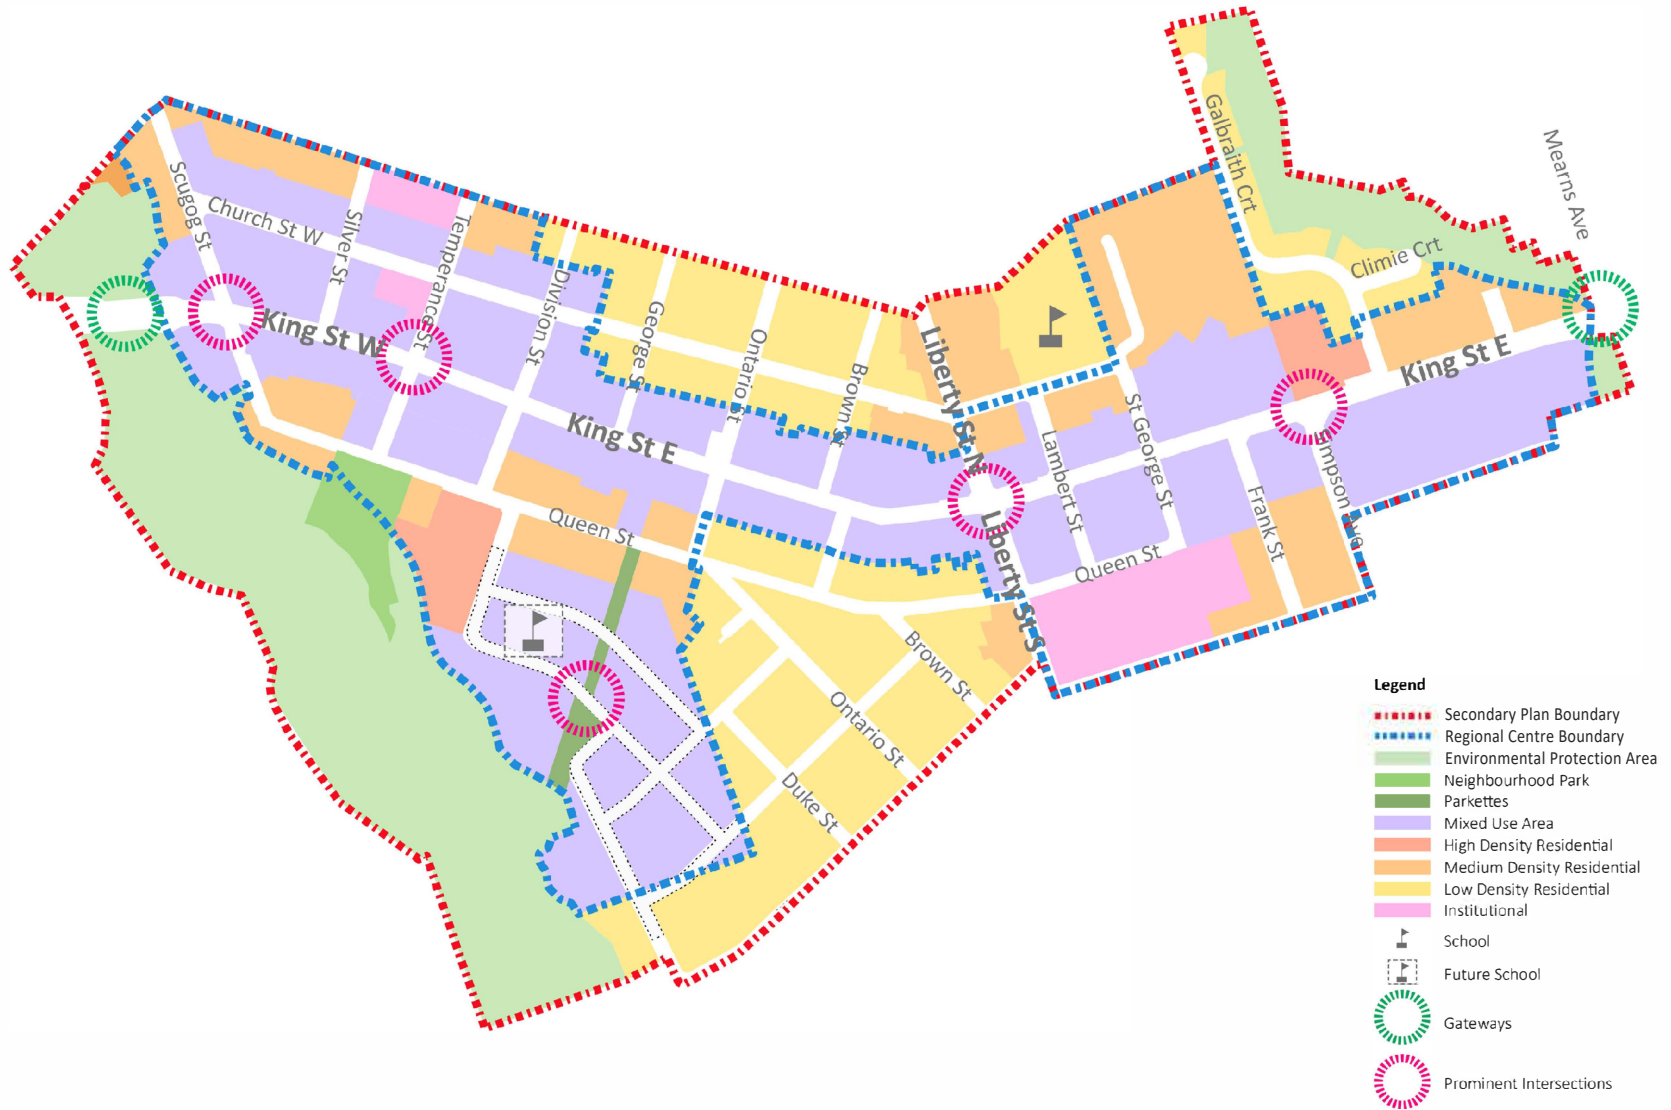

Schedule A: Community Structure and Character Areas

Bowmanville East Urban Centre Secondary Plan
January 2025

Schedule B: Land Use

Bowmanville East Urban Centre Secondary Plan
January 2025

Schedule C: Transportation and Open Space Network

Bowmanville East Urban Centre Secondary Plan
January 2025