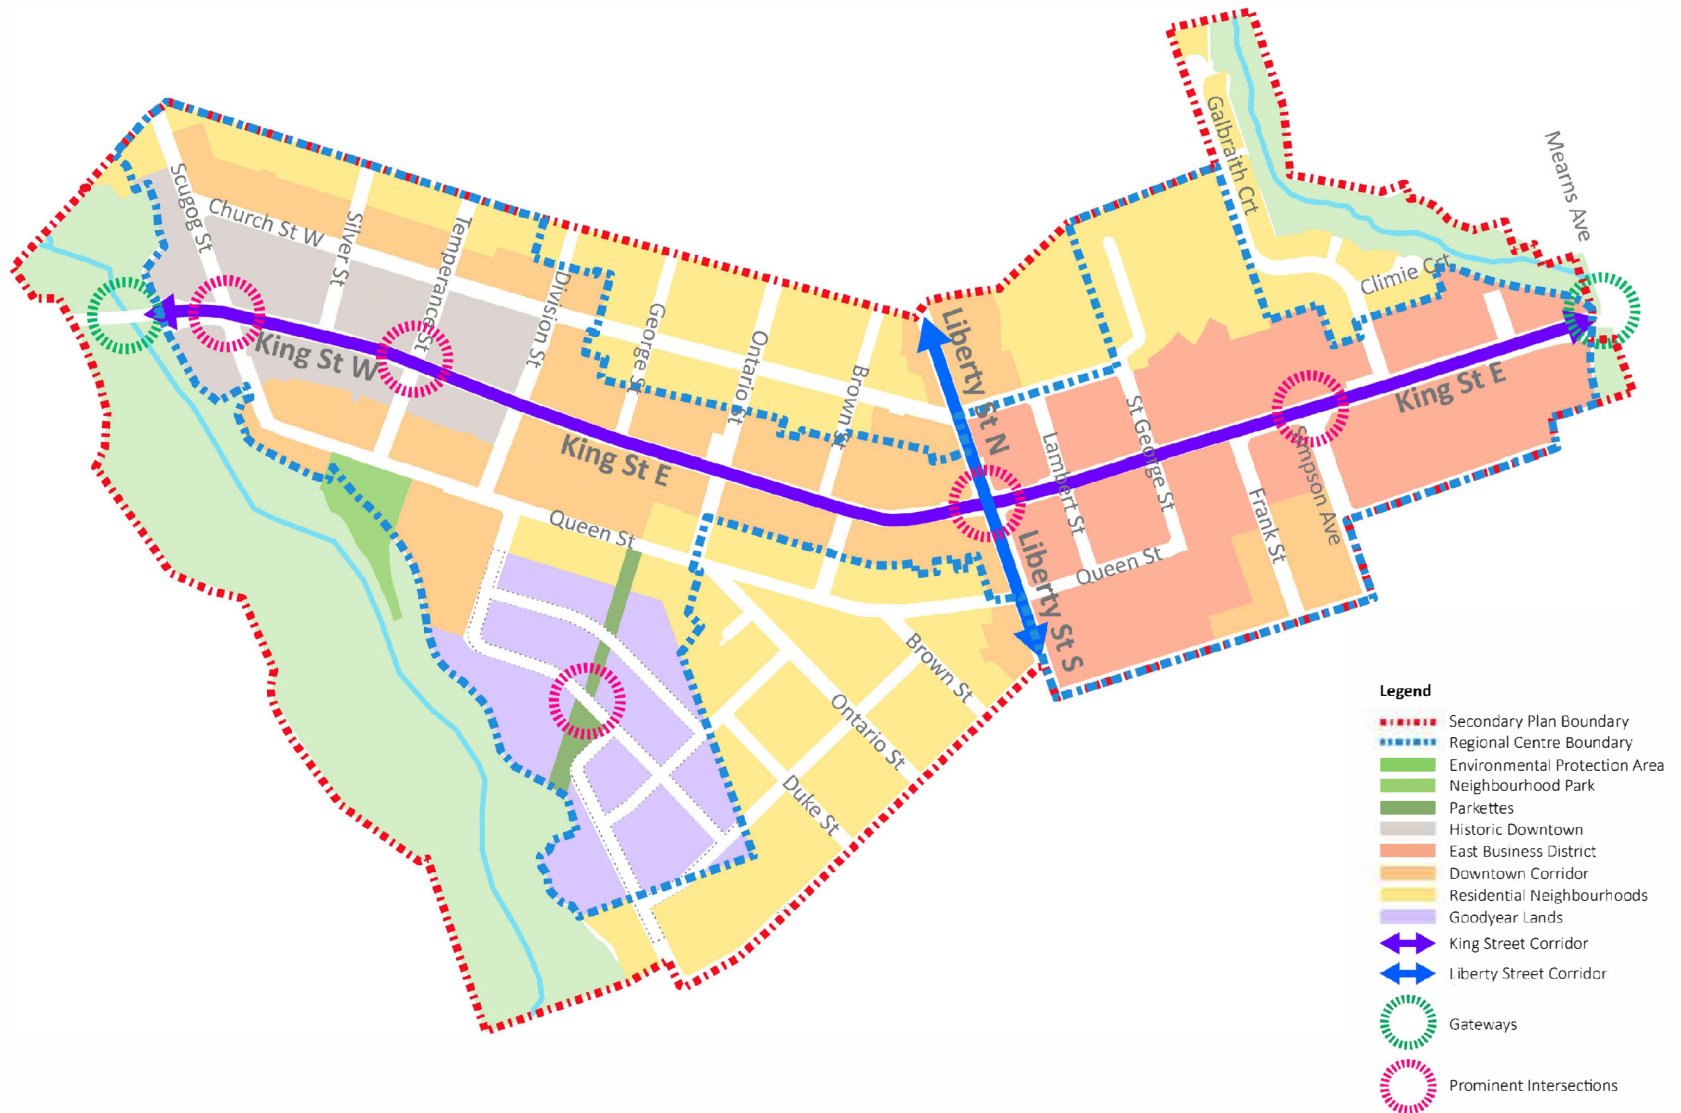

Schedule A: Community Structure and Character Areas

Bowmanville East Urban Centre Secondary Plan
January 2025

Schedule B: Land Use

Bowmanville East Urban Centre Secondary Plan
January 2025

Schedule C: Transportation and Open Space Network

Bowmanville East Urban Centre Secondary Plan
January 2025