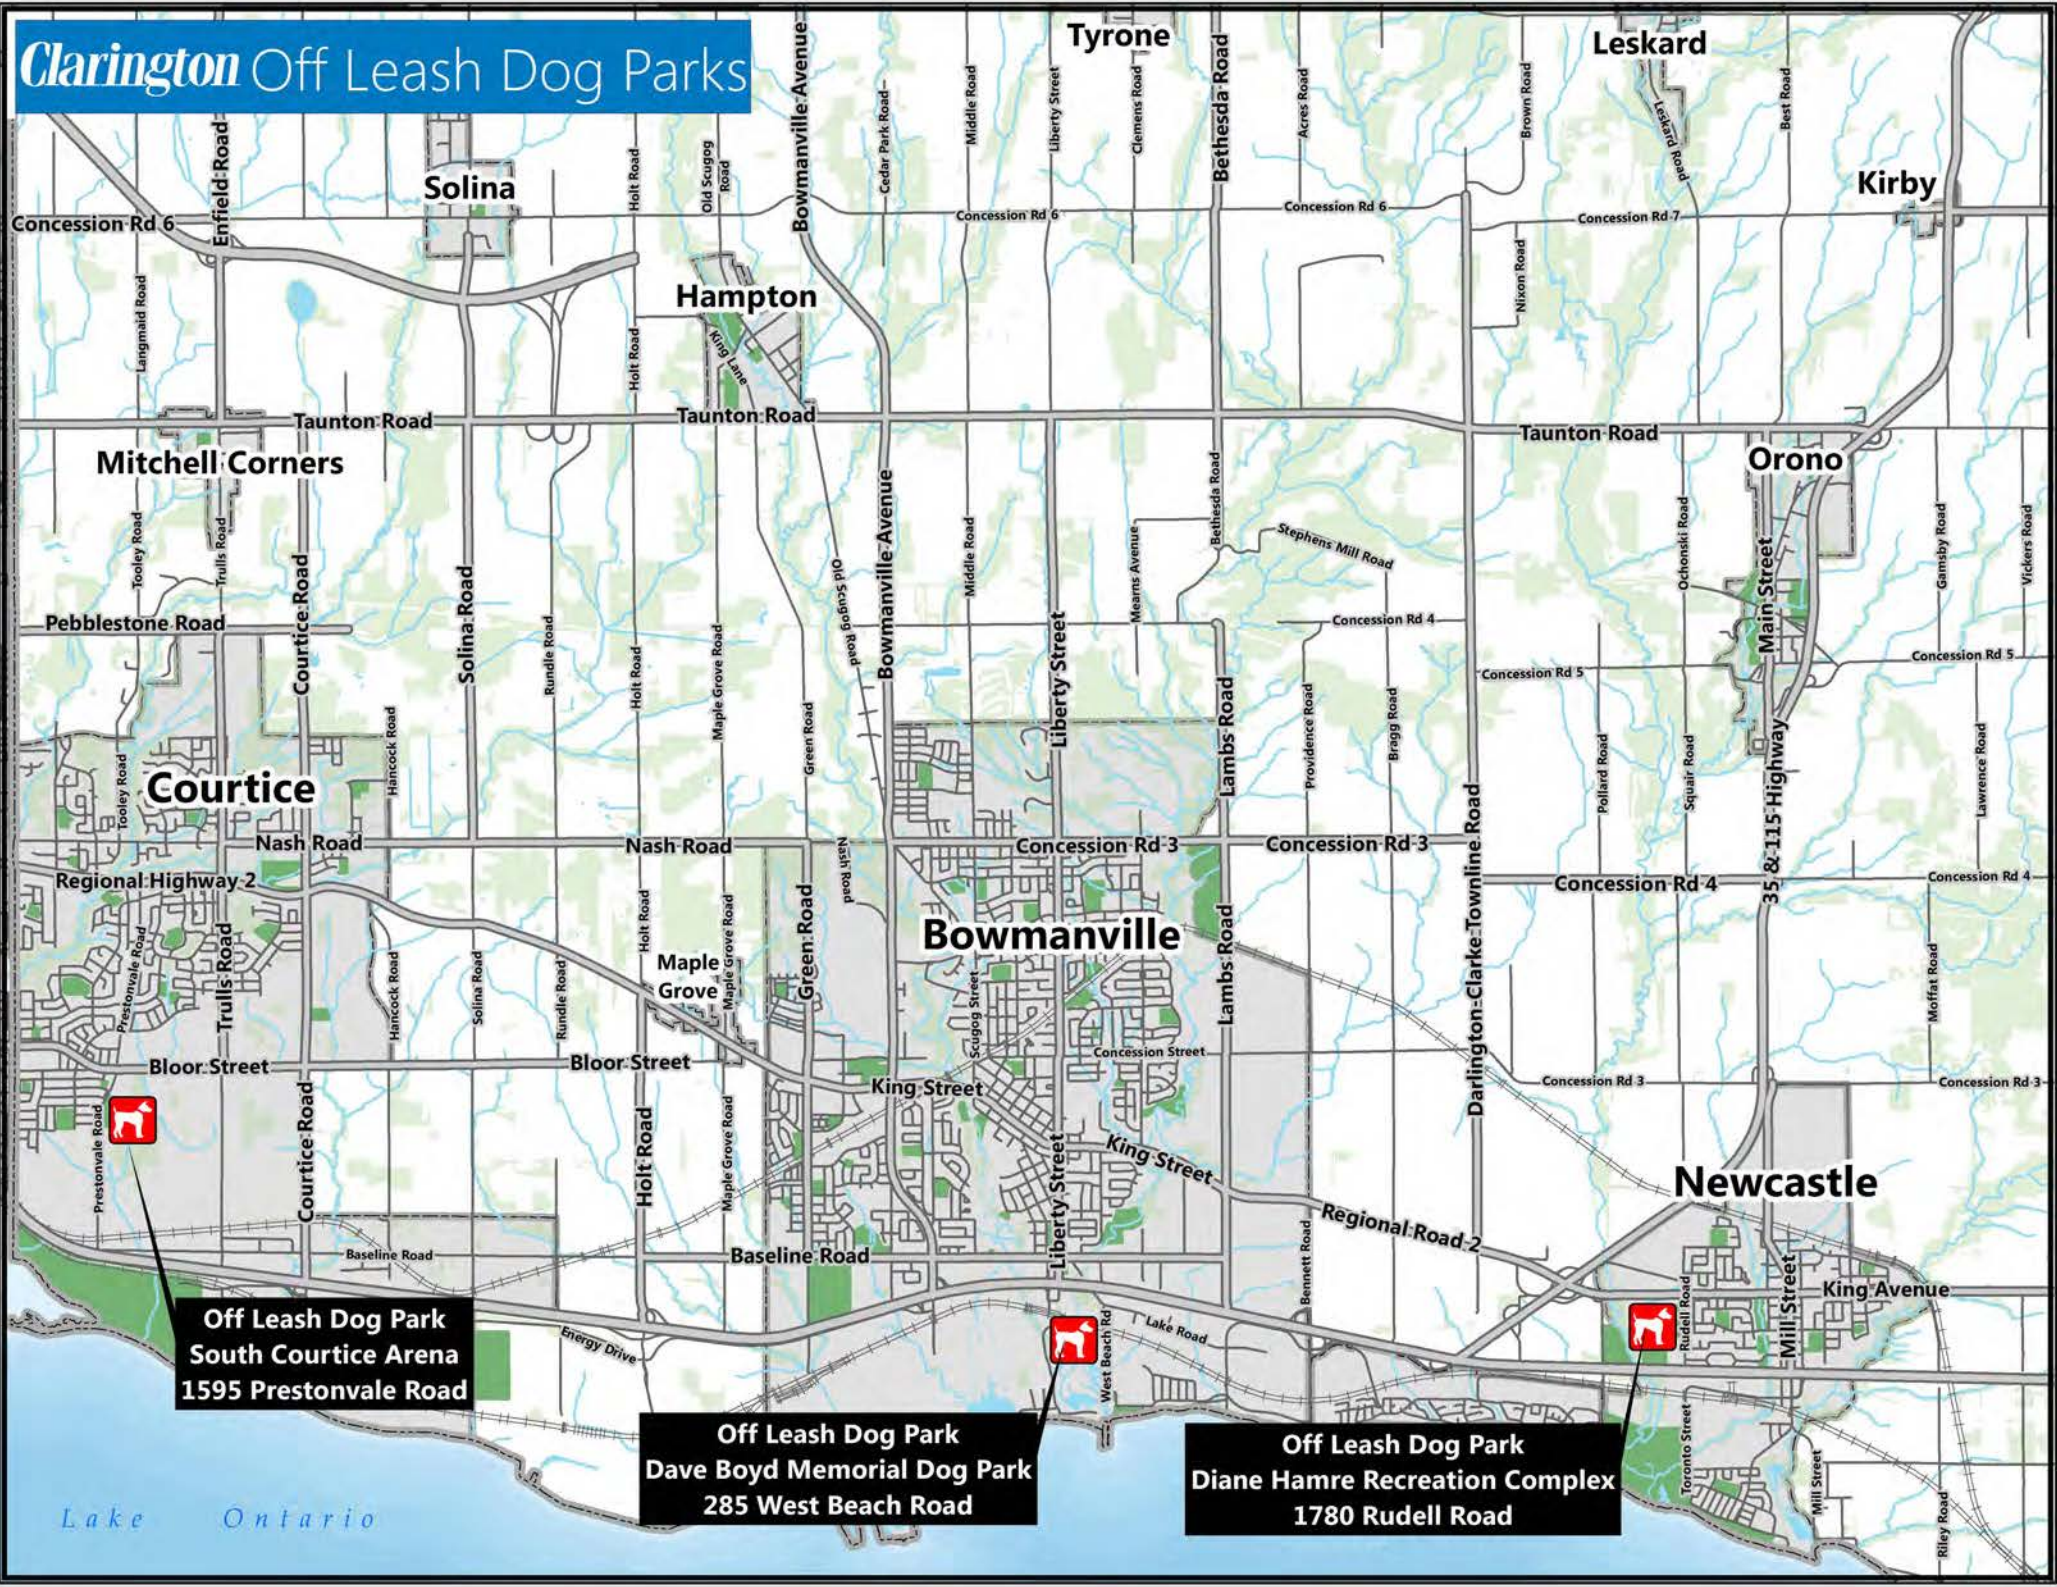

Clarington Off Leash Dog Parks

**Off Leash Dog Park
South Courtice Arena
1595 Prestonvale Road**

**Off Leash Dog Park
Dave Boyd Memorial Dog Park
285 West Beach Road**

**Off Leash Dog Park
Diane Hamre Recreation Complex
1780 Rudell Road**

Lake Ontario